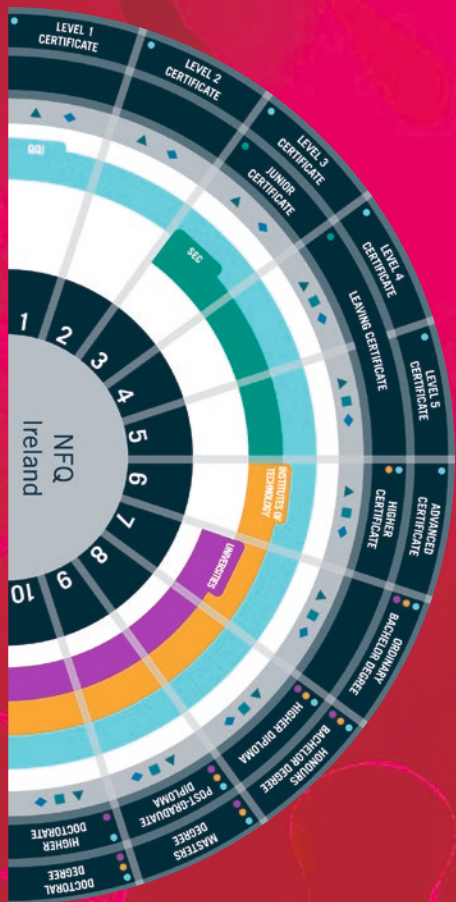

etb

Bord Oideachais agus Oiliúna Dhúin na nGall
Donegal Education and Training Board

Adult Education Services

YouthReach

YouthReach

Ireland's education & training programme for early school leavers

YouthReach is co-funded by the Department of Education and Skills and the European Social Fund.

National Framework of Qualifications

AWARDING BODIES

- Quality and Qualifications Ireland (QQI) makes awards in further and higher education and training
- SEC - State Examinations Commission (Department of Education and Skills)
- Institutes of Technology
- Universities

AWARDS IN THE FRAMEWORK

There are four classes of award in the National Framework of Qualifications:

- Major Awards: named in the outer rings, are the principal class of awards made at a level
- Minor Awards: are for partial completion of the outcomes for a Major Award
- Supplemental Awards: are for learning that is additional to a Major Award
- Special Purpose Awards: are for relatively narrow or purpose-specific achievement